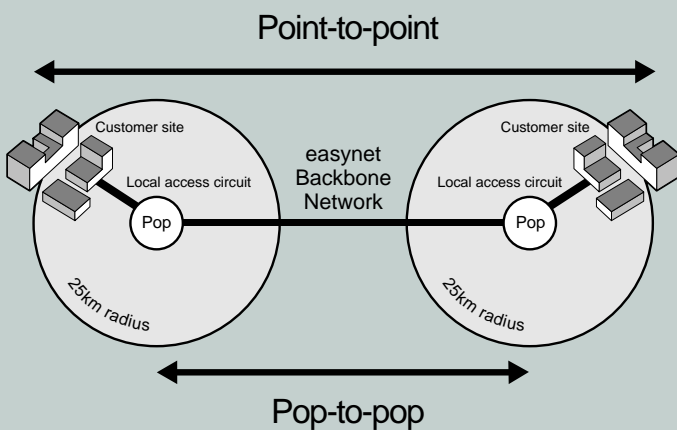

And all for a simple flat rate price† that offers substantial savings and new levels of bandwidth efficiency over point-to-point leased lines or complex frame relay services.

No investment in hardware is required*. You simply plug one end into a RJ45 socket on your existing Ethernet switch, and the other end into the easynet PoP.

easynet Ethernet Anywhere comes in a range of connectivity speeds to suit your needs from 2Mbit/s up to 100Mbit/s and can be automatically packaged with the benefit of a burst capability that ups your bandwidth at times of peak demand.

Networking options

The service extends out to a customer site within 25km of the nearest **easynet** PoP and can connect two or more sites as a point-to-point or a point-to-multipoint solution.

Services are also available on a PoP-to-PoP basis if required.

Cost effective versus alternative connectivity options

easynet Ethernet Anywhere provides business with a cost effective alternative to expensive leased lines to link their offices, sites and LANs across the UK. Instead of the traditional method of using leased lines and complex routers to connect sites, **easynet** Ethernet Anywhere provides an Ethernet connection at each site allowing two LANs to be linked simply by plugging each end into the appropriate LAN Ethernet switch.